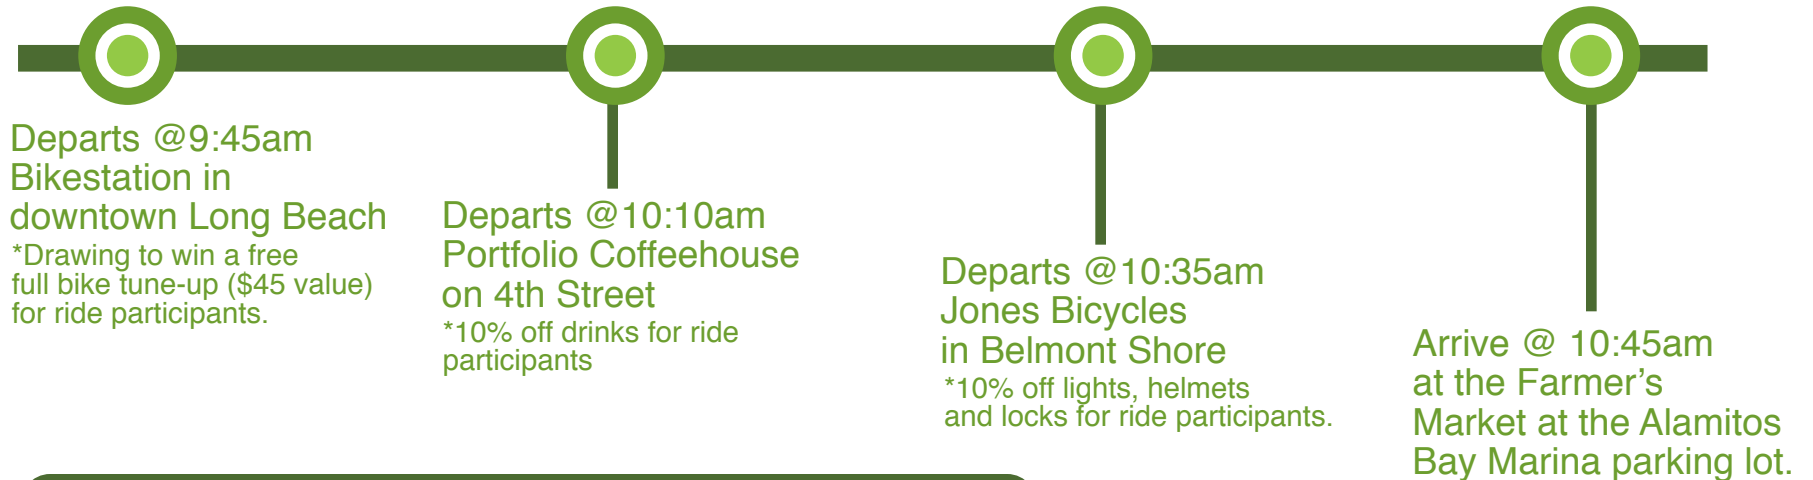

Go Green. Go by Bike.

Join our Bike-pool on Sunday's from Downtown to the Farmer's Market.

Ride Dates: April 27th, May 4th, May 11th

Join us every Sunday for a casual and social ride to help create a greener Long Beach. Meet us at one of three locations as we go by bicycle to the Sunday Farmer's Market at the Marina. The ride is open to all. Learn how to use your bicycle to replace short trips.

For more information, visit www.lbcyclists.org or email us at lbcyclists@gmail.com

Participants are **strongly encouraged** to wear a helmet (all riders under 18 required by law to wear a helmet). The ride will take place on the street and will obey all traffic rules and regulations. Please be comfortable controlling your bicycle.

*Discounts applicable only during ride times.